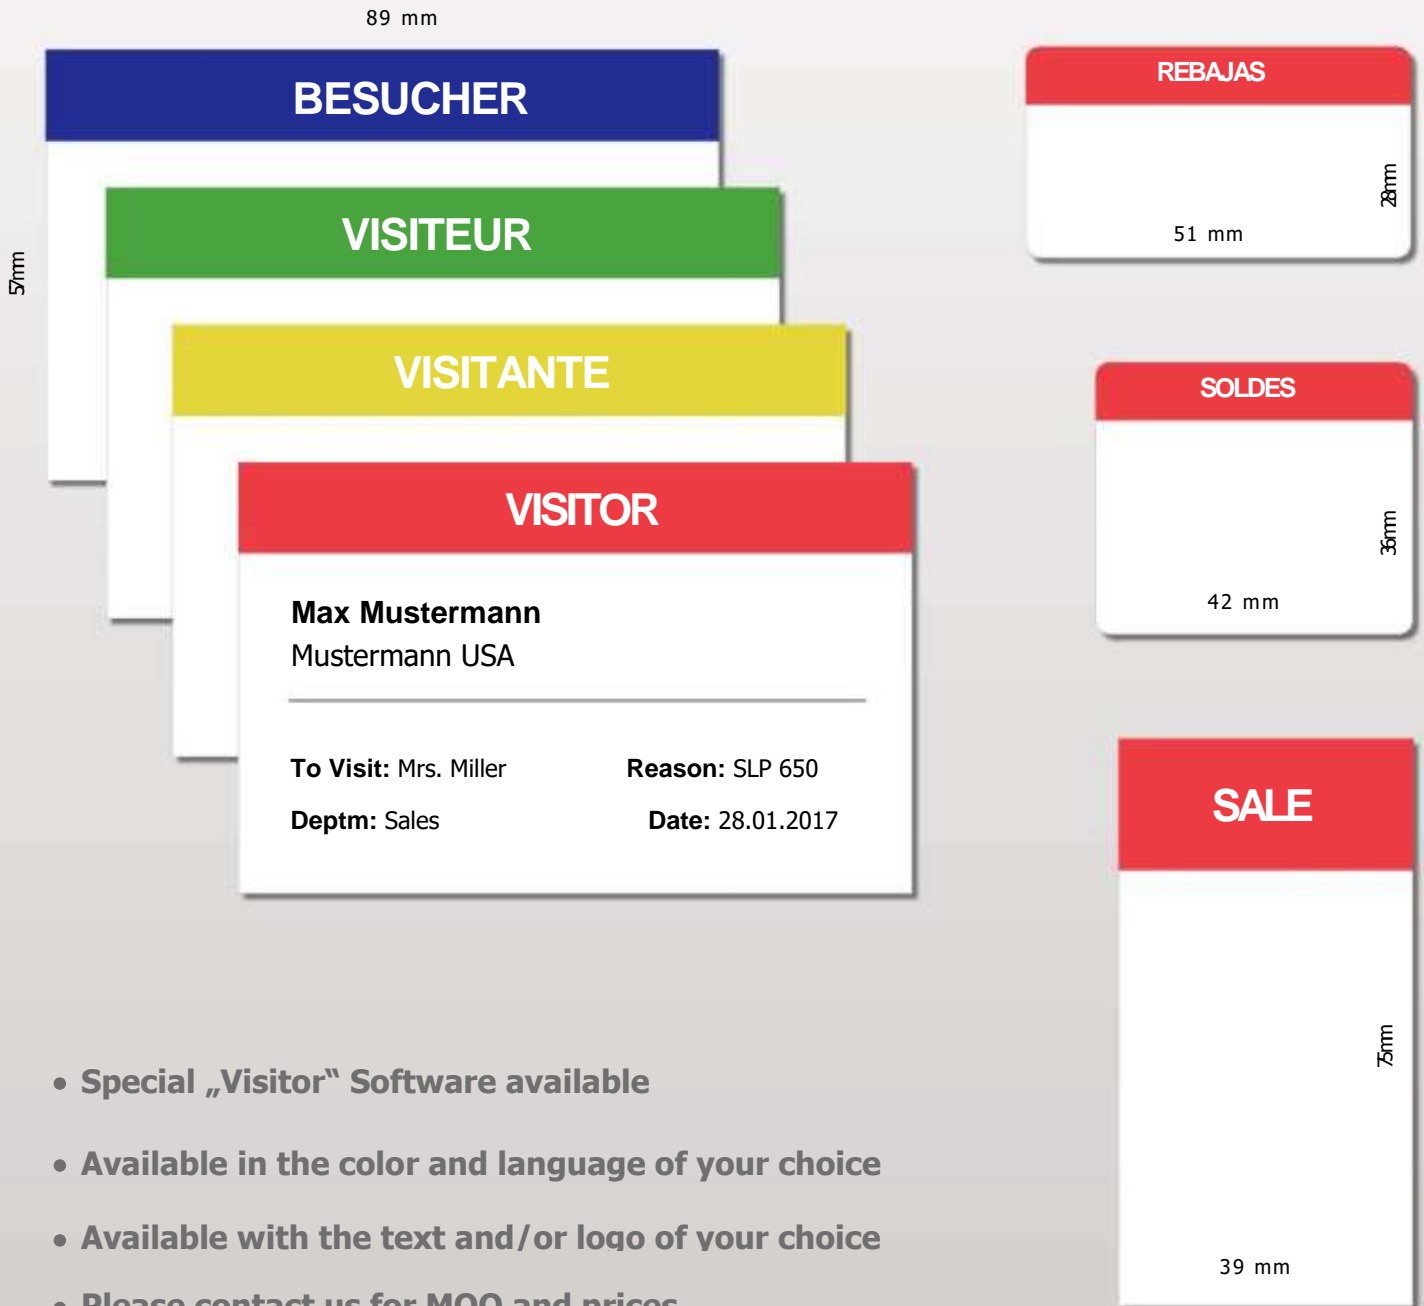

Discover The World of Smart Label Printing

Seiko Instruments USA, Inc.
phone: (800) 757-1011
SLPinfo@seikoinstruments.com
www.seikoprinters.com

SEIKO
SEIKO HOLDINGS GROUP